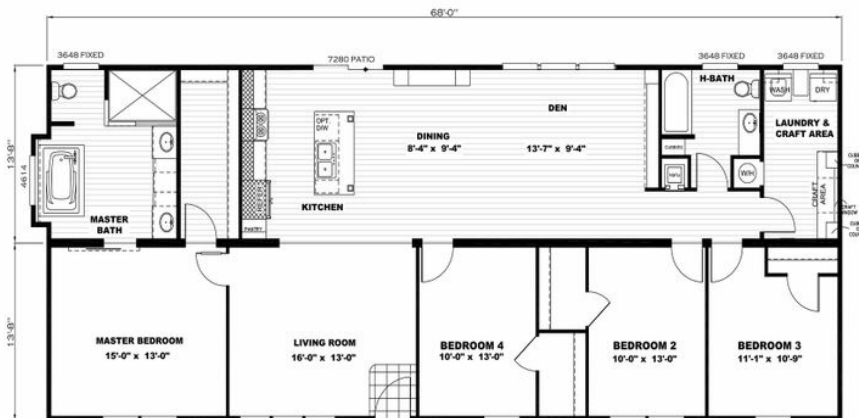

## #7 THE REVERE

**#7 THE REVERE** Model number: 44PAT28684EH18  
**4 beds • 2 baths • 1904 sq.ft. • 28' width • 68' depth**

Our home building facilities invest in continuous product and process improvements. Plans, dimensions, features, materials, specifications and availability are subject to change without notice or obligation. Renderings and floor plans are representative likenesses of our homes and may differ from the actual homes. We invite you to tour a Home Center near you and inspect the highest value in quality housing available or call (225) 644-3000 to speak with a Home Consultant. Copyright 2017, CMH. All rights reserved.

### #7 THE REVERSE Model number: 44PAT28684EH18

4 beds • 2 baths • 1904 sq.ft. • 28' width • 68' depth

Our home building facilities invest in continuous product and process improvements. Plans, dimensions, features, materials, specifications and availability are subject to change without notice or obligation. Renderings and floor plans are representative likenesses of our homes and may differ from the actual homes. We invite you to tour a Home Center near you and inspect the highest value in quality housing available or call (225) 644-3000 to speak with a Home Consultant. Copyright 2017, CMH. All rights reserved.