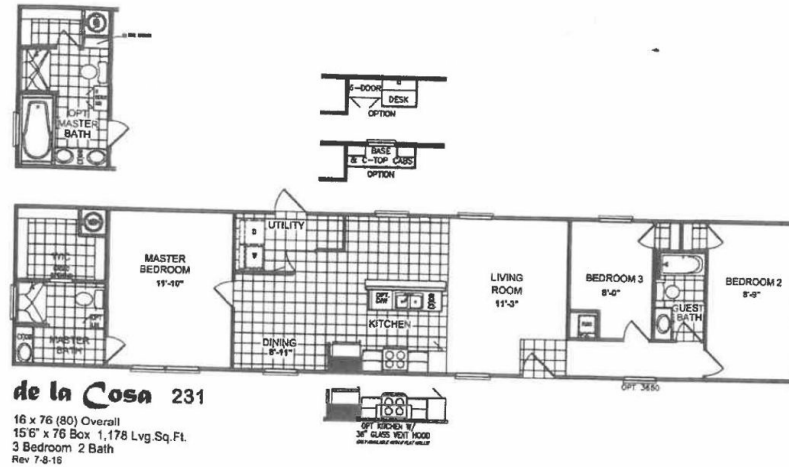

23 MERIDIAN

23 MERIDIAN Model number: 001MC0231

3 beds • 2 baths • 1216 sq.ft. • 16' width • 76' depth

Our home building facilities invest in continuous product and process improvements. Plans, dimensions, features, materials, specifications and availability are subject to change without notice or obligation. Renderings and floor plans are representative likenesses of our homes and may differ from the actual homes. We invite you to tour a Home Center near you and inspect the highest value in quality housing available or call (225) 644-3000 to speak with a Home Consultant. Copyright 2017, CMH. All rights reserved.