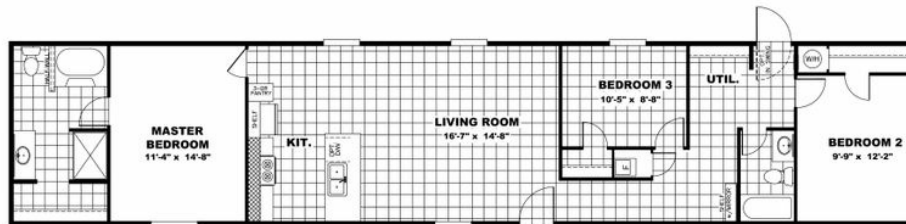

VICTORY PLUS

VICTORY PLUS Model number:

3 beds • 2 baths • 1165 sq.ft. • 16' width • 76' depth

Our home building facilities invest in continuous product and process improvements. Plans, dimensions, features, materials, specifications and availability are subject to change without notice or obligation. Renderings and floor plans are representative likenesses of our homes and may differ from the actual homes. We invite you to tour a Home Center near you and inspect the highest value in quality housing available or call (225) 644-3000 to speak with a Home Consultant. Copyright 2017, CMH. All rights reserved.

VICTORY PLUS Model number:

3 beds • 2 baths • 1165 sq.ft. • 16' width • 76' depth

Our home building facilities invest in continuous product and process improvements. Plans, dimensions, features, materials, specifications and availability are subject to change without notice or obligation. Renderings and floor plans are representative likenesses of our homes and may differ from the actual homes. We invite you to tour a Home Center near you and inspect the highest value in quality housing available or call (225) 644-3000 to speak with a Home Consultant. Copyright 2017, CMH. All rights reserved.