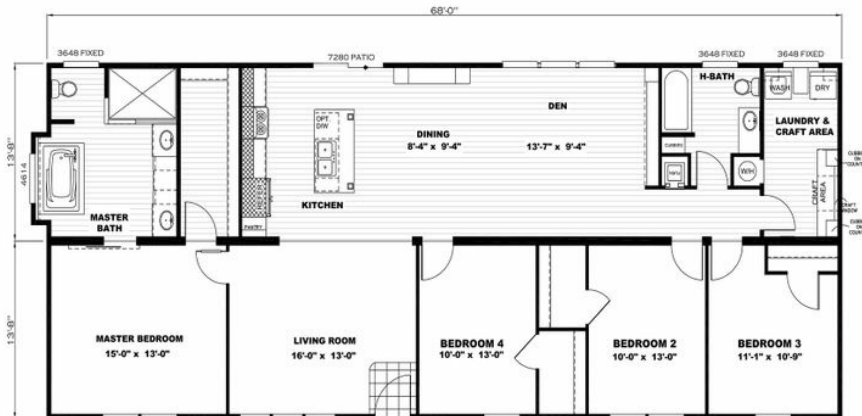

### THE REVERE Model number:

**4 beds • 2 baths • 1824 sq.ft. • 28' width • 68' depth**

Our home building facilities invest in continuous product and process improvements. Plans, dimensions, features, materials, specifications and availability are subject to change without notice or obligation. Renderings and floor plans are representative likenesses of our homes and may differ from the actual homes. We invite you to tour a Home Center near you and inspect the highest value in quality housing available or call (225) 644-3000 to speak with a Home Consultant. Copyright 2017, CMH. All rights reserved.

## THE REVERE Model number:

4 beds • 2 baths • 1824 sq.ft. • 28' width • 68' depth

Our home building facilities invest in continuous product and process improvements. Plans, dimensions, features, materials, specifications and availability are subject to change without notice or obligation. Renderings and floor plans are representative likenesses of our homes and may differ from the actual homes. We invite you to tour a Home Center near you and inspect the highest value in quality housing available or call (225) 644-3000 to speak with a Home Consultant. Copyright 2017, CMH. All rights reserved.