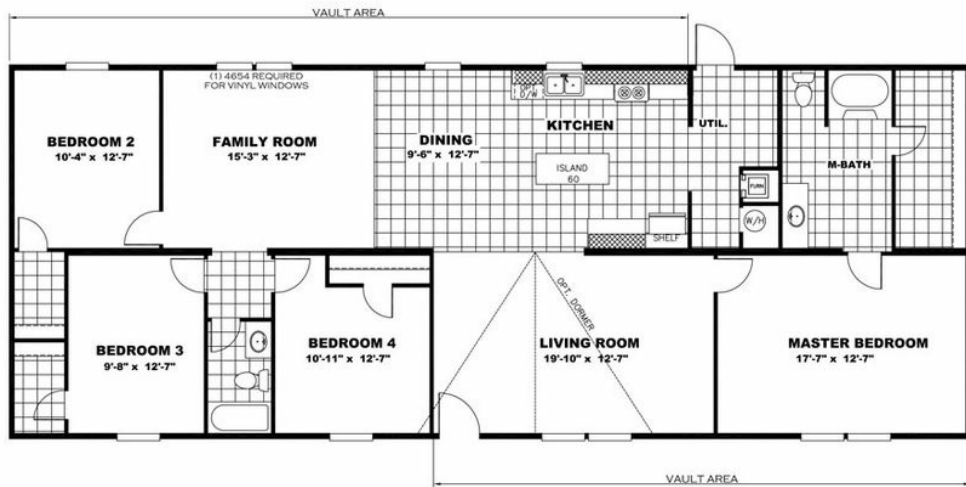

PRIDE

PRIDE Model number:

4 beds • 2 baths • 1791 sq.ft. • 28' width • 68' depth

Our home building facilities invest in continuous product and process improvements. Plans, dimensions, features, materials, specifications and availability are subject to change without notice or obligation. Renderings and floor plans are representative likenesses of our homes and may differ from the actual homes. We invite you to tour a Home Center near you and inspect the highest value in quality housing available or call (225) 644-3000 to speak with a Home Consultant. Copyright 2017, CMH. All rights reserved.

<https://www.luvhomesofgonzales.com>

LUV HOMES-GONZALES

**14258 AIRLINE HIGHWAY
GONZALES, LA 70737**

Monday - Thursday: 9am - 7pm
Friday: 9am - 6pm
Saturday: 9am - 5pm
Sunday: Closed

(225) 644-3000