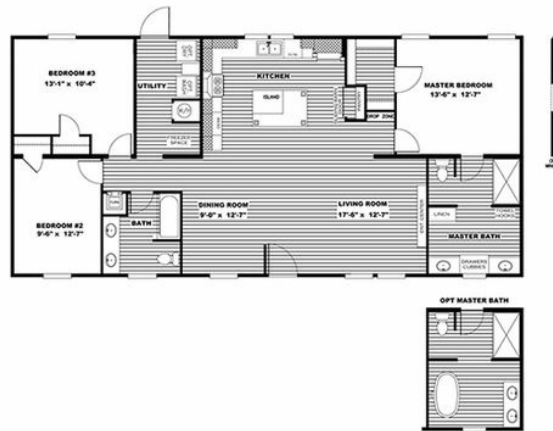

#2 Island Breeze

#2 Island Breeze Model number: 38SLC28563EH19
3 beds • 2 baths • 1568 sq.ft. • 28' width • 56' depth

Our home building facilities invest in continuous product and process improvements. Plans, dimensions, features, materials, specifications and availability are subject to change without notice or obligation. Renderings and floor plans are representative likenesses of our homes and may differ from the actual homes. We invite you to tour a Home Center near you and inspect the highest value in quality housing available or call (225) 644-3000 to speak with a Home Consultant. Copyright 2017, CMH. All rights reserved.

#2 Island Breeze Model number: 38SLC28563EH19

3 beds • 2 baths • 1568 sq.ft. • 28' width • 56' depth

Our home building facilities invest in continuous product and process improvements. Plans, dimensions, features, materials, specifications and availability are subject to change without notice or obligation. Renderings and floor plans are representative likenesses of our homes and may differ from the actual homes. We invite you to tour a Home Center near you and inspect the highest value in quality housing available or call (225) 644-3000 to speak with a Home Consultant. Copyright 2017, CMH. All rights reserved.